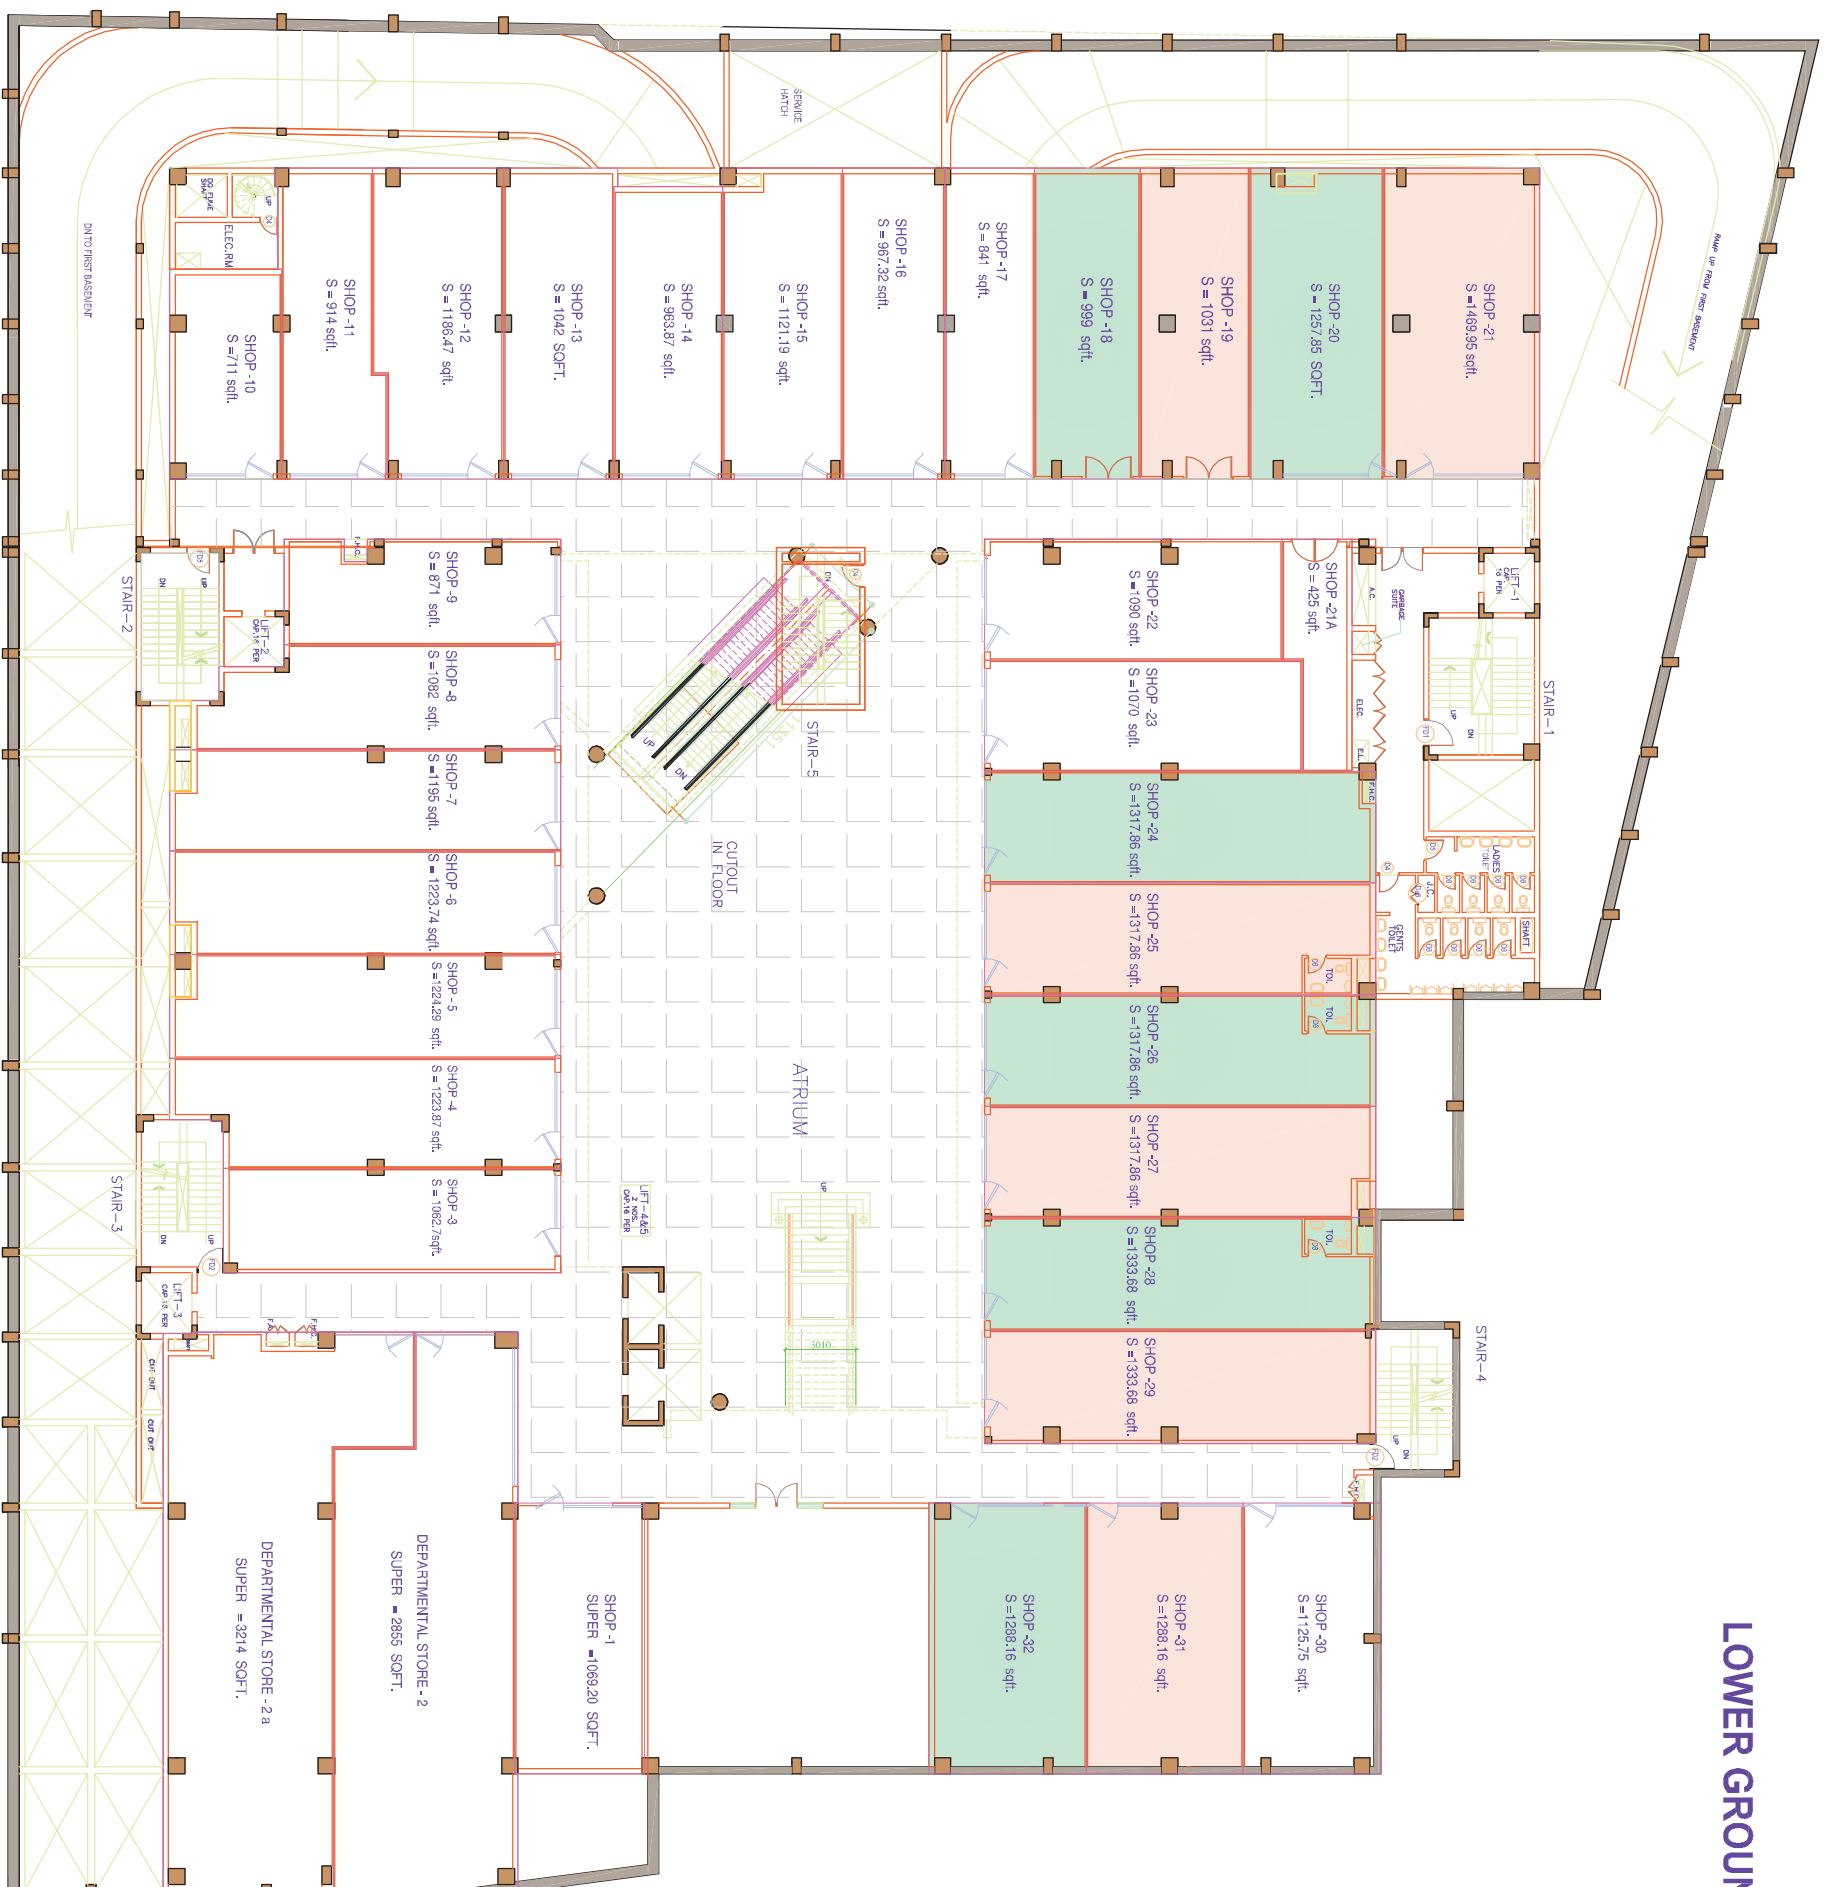

# LOWER GROUND FLOOR PLAN

PROJECT  
**REGENT ARCADE**  
COMMERCIAL COMPLEX AT MEHRAULI ROAD  
SECTOR - 28, TEHSIL & DISTT. GURGAON,

DRAWN BY: M. DHARMENDER

EDITED BY:

CHECKED BY:

RECEIVED BY:

TITLE

**SALE PLAN**

DRAWING NO.