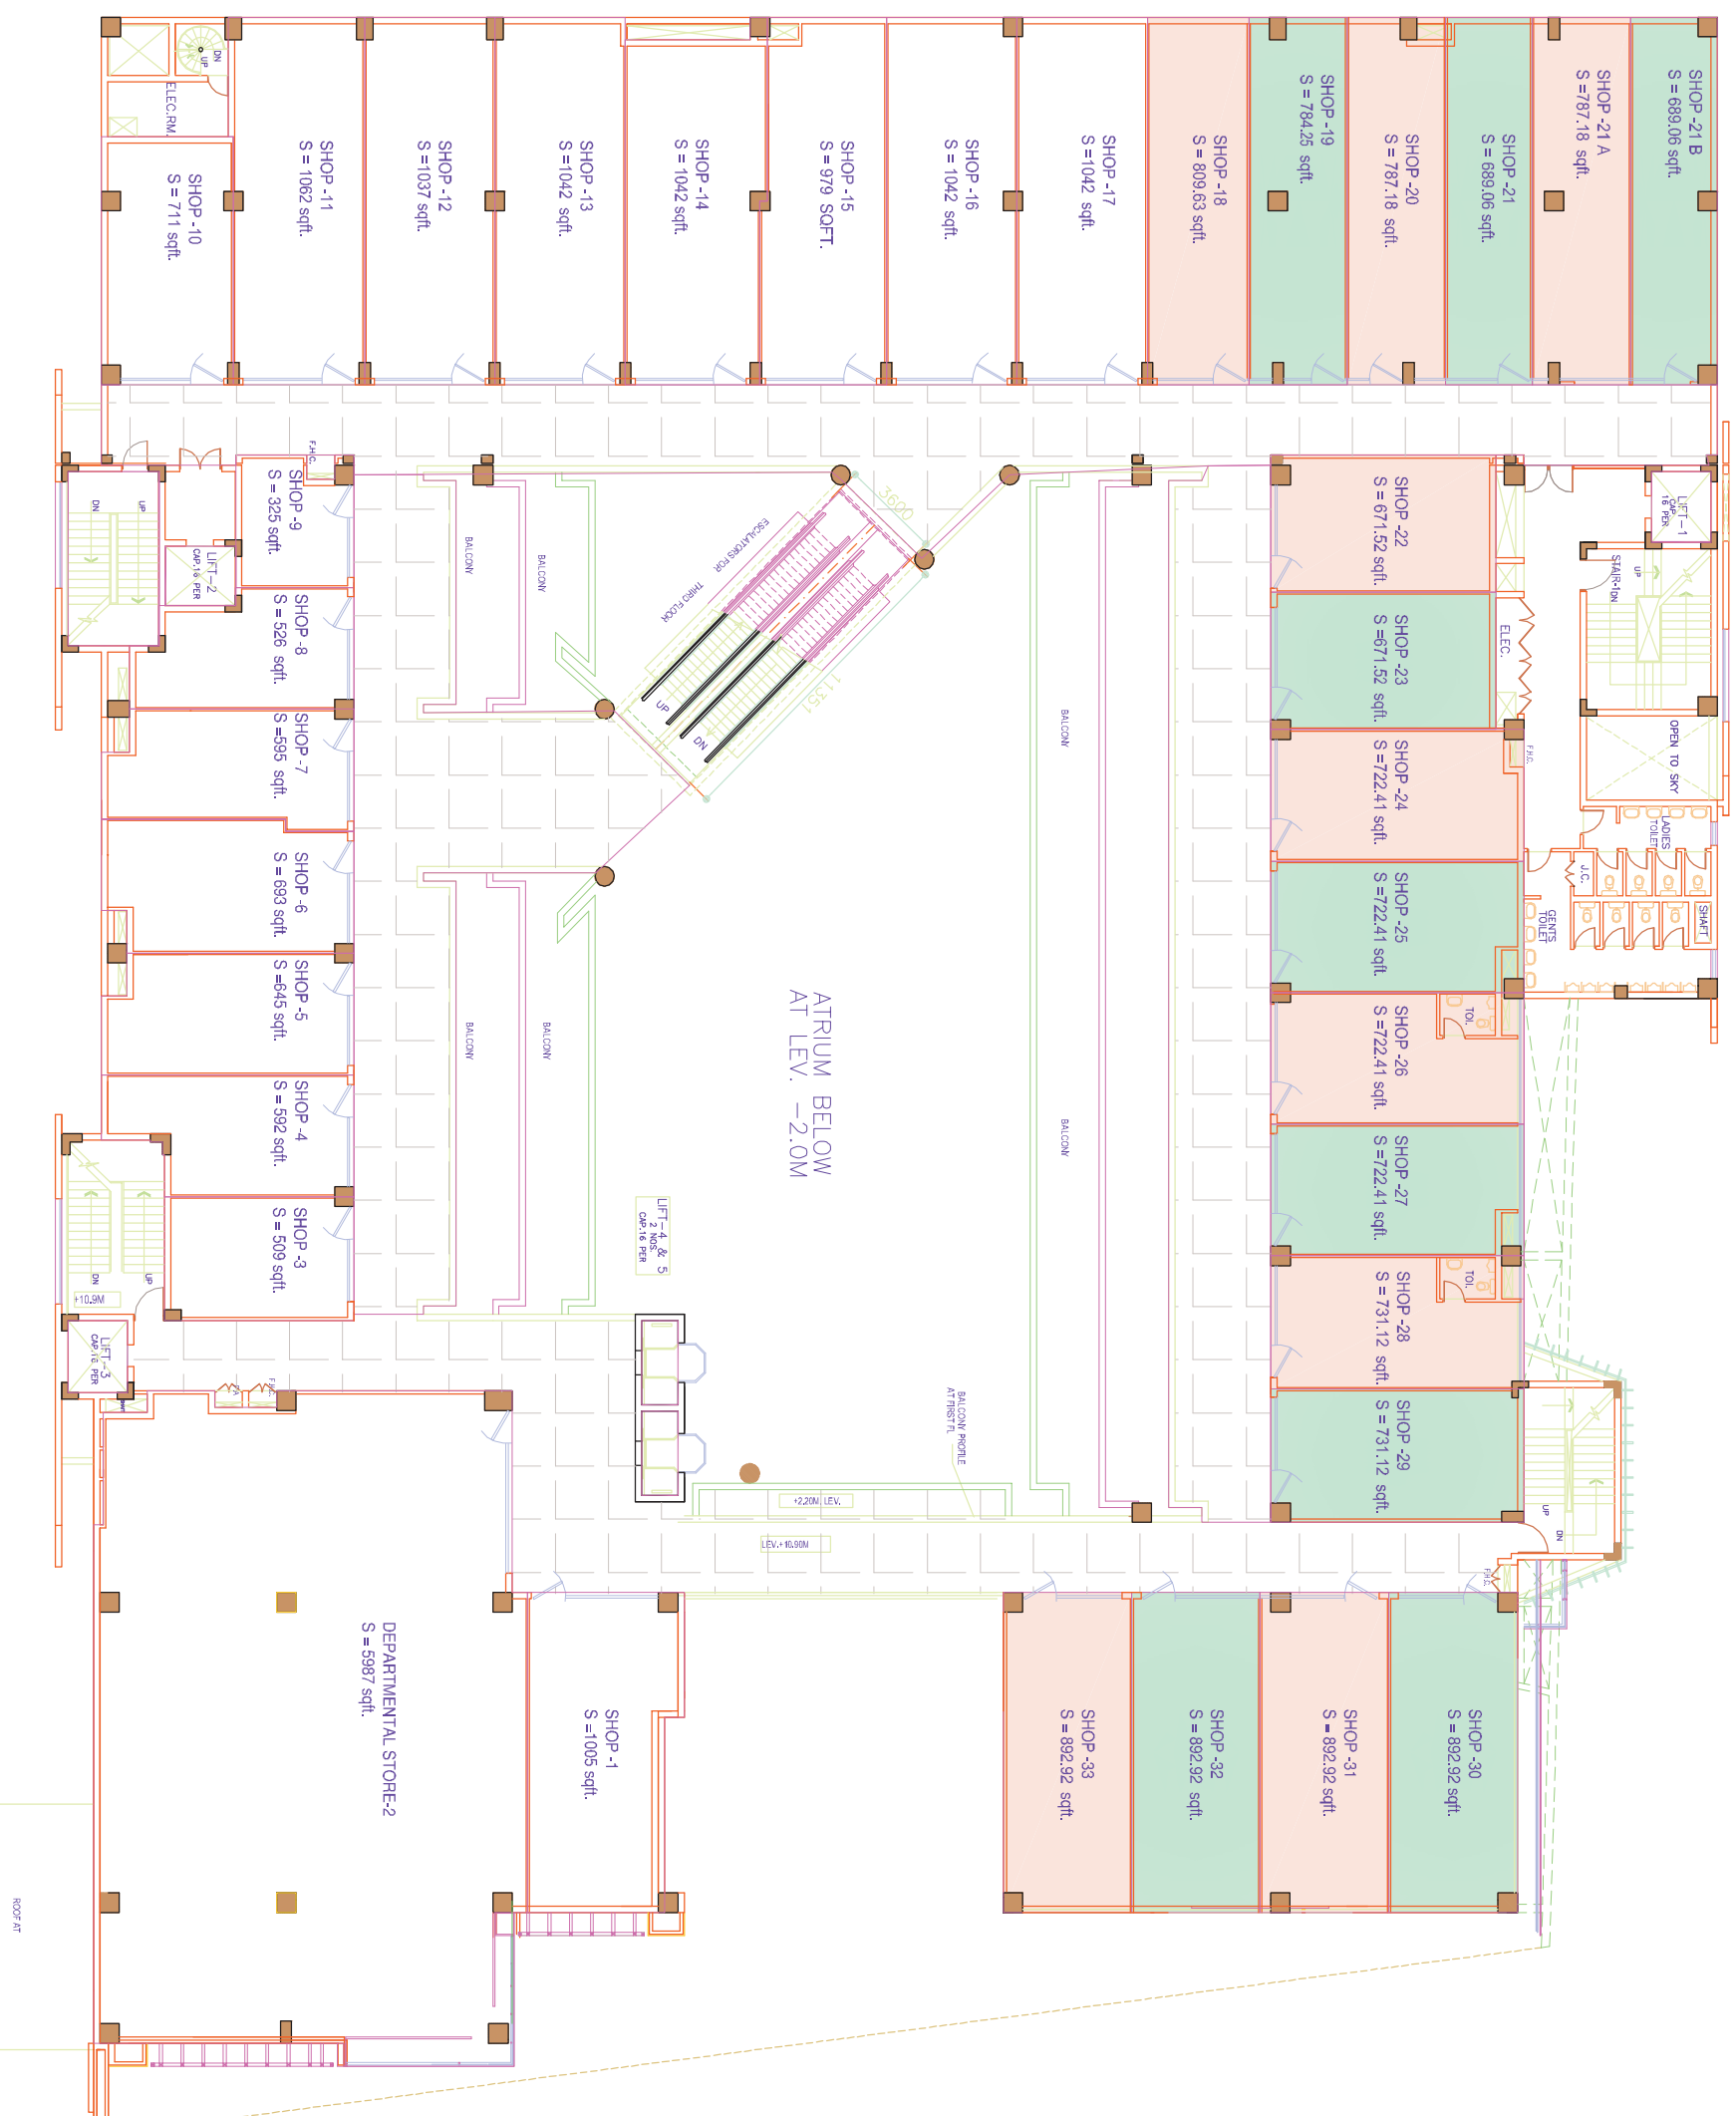

SECOND FLOOR PLAN

PROJECT
REGENT ARCADE
 COMMERCIAL COMPLEX AT MEHRAULI ROAD
 SECTOR - 28, TEHSIL & DISTT. GURGAON,

DRAWN BY : Mr. DHARMENDER
 EDITED BY :
 CHECKED BY :
 RECEIVED BY :

TITLE
SALE PLAN
 DRAWING NO.: