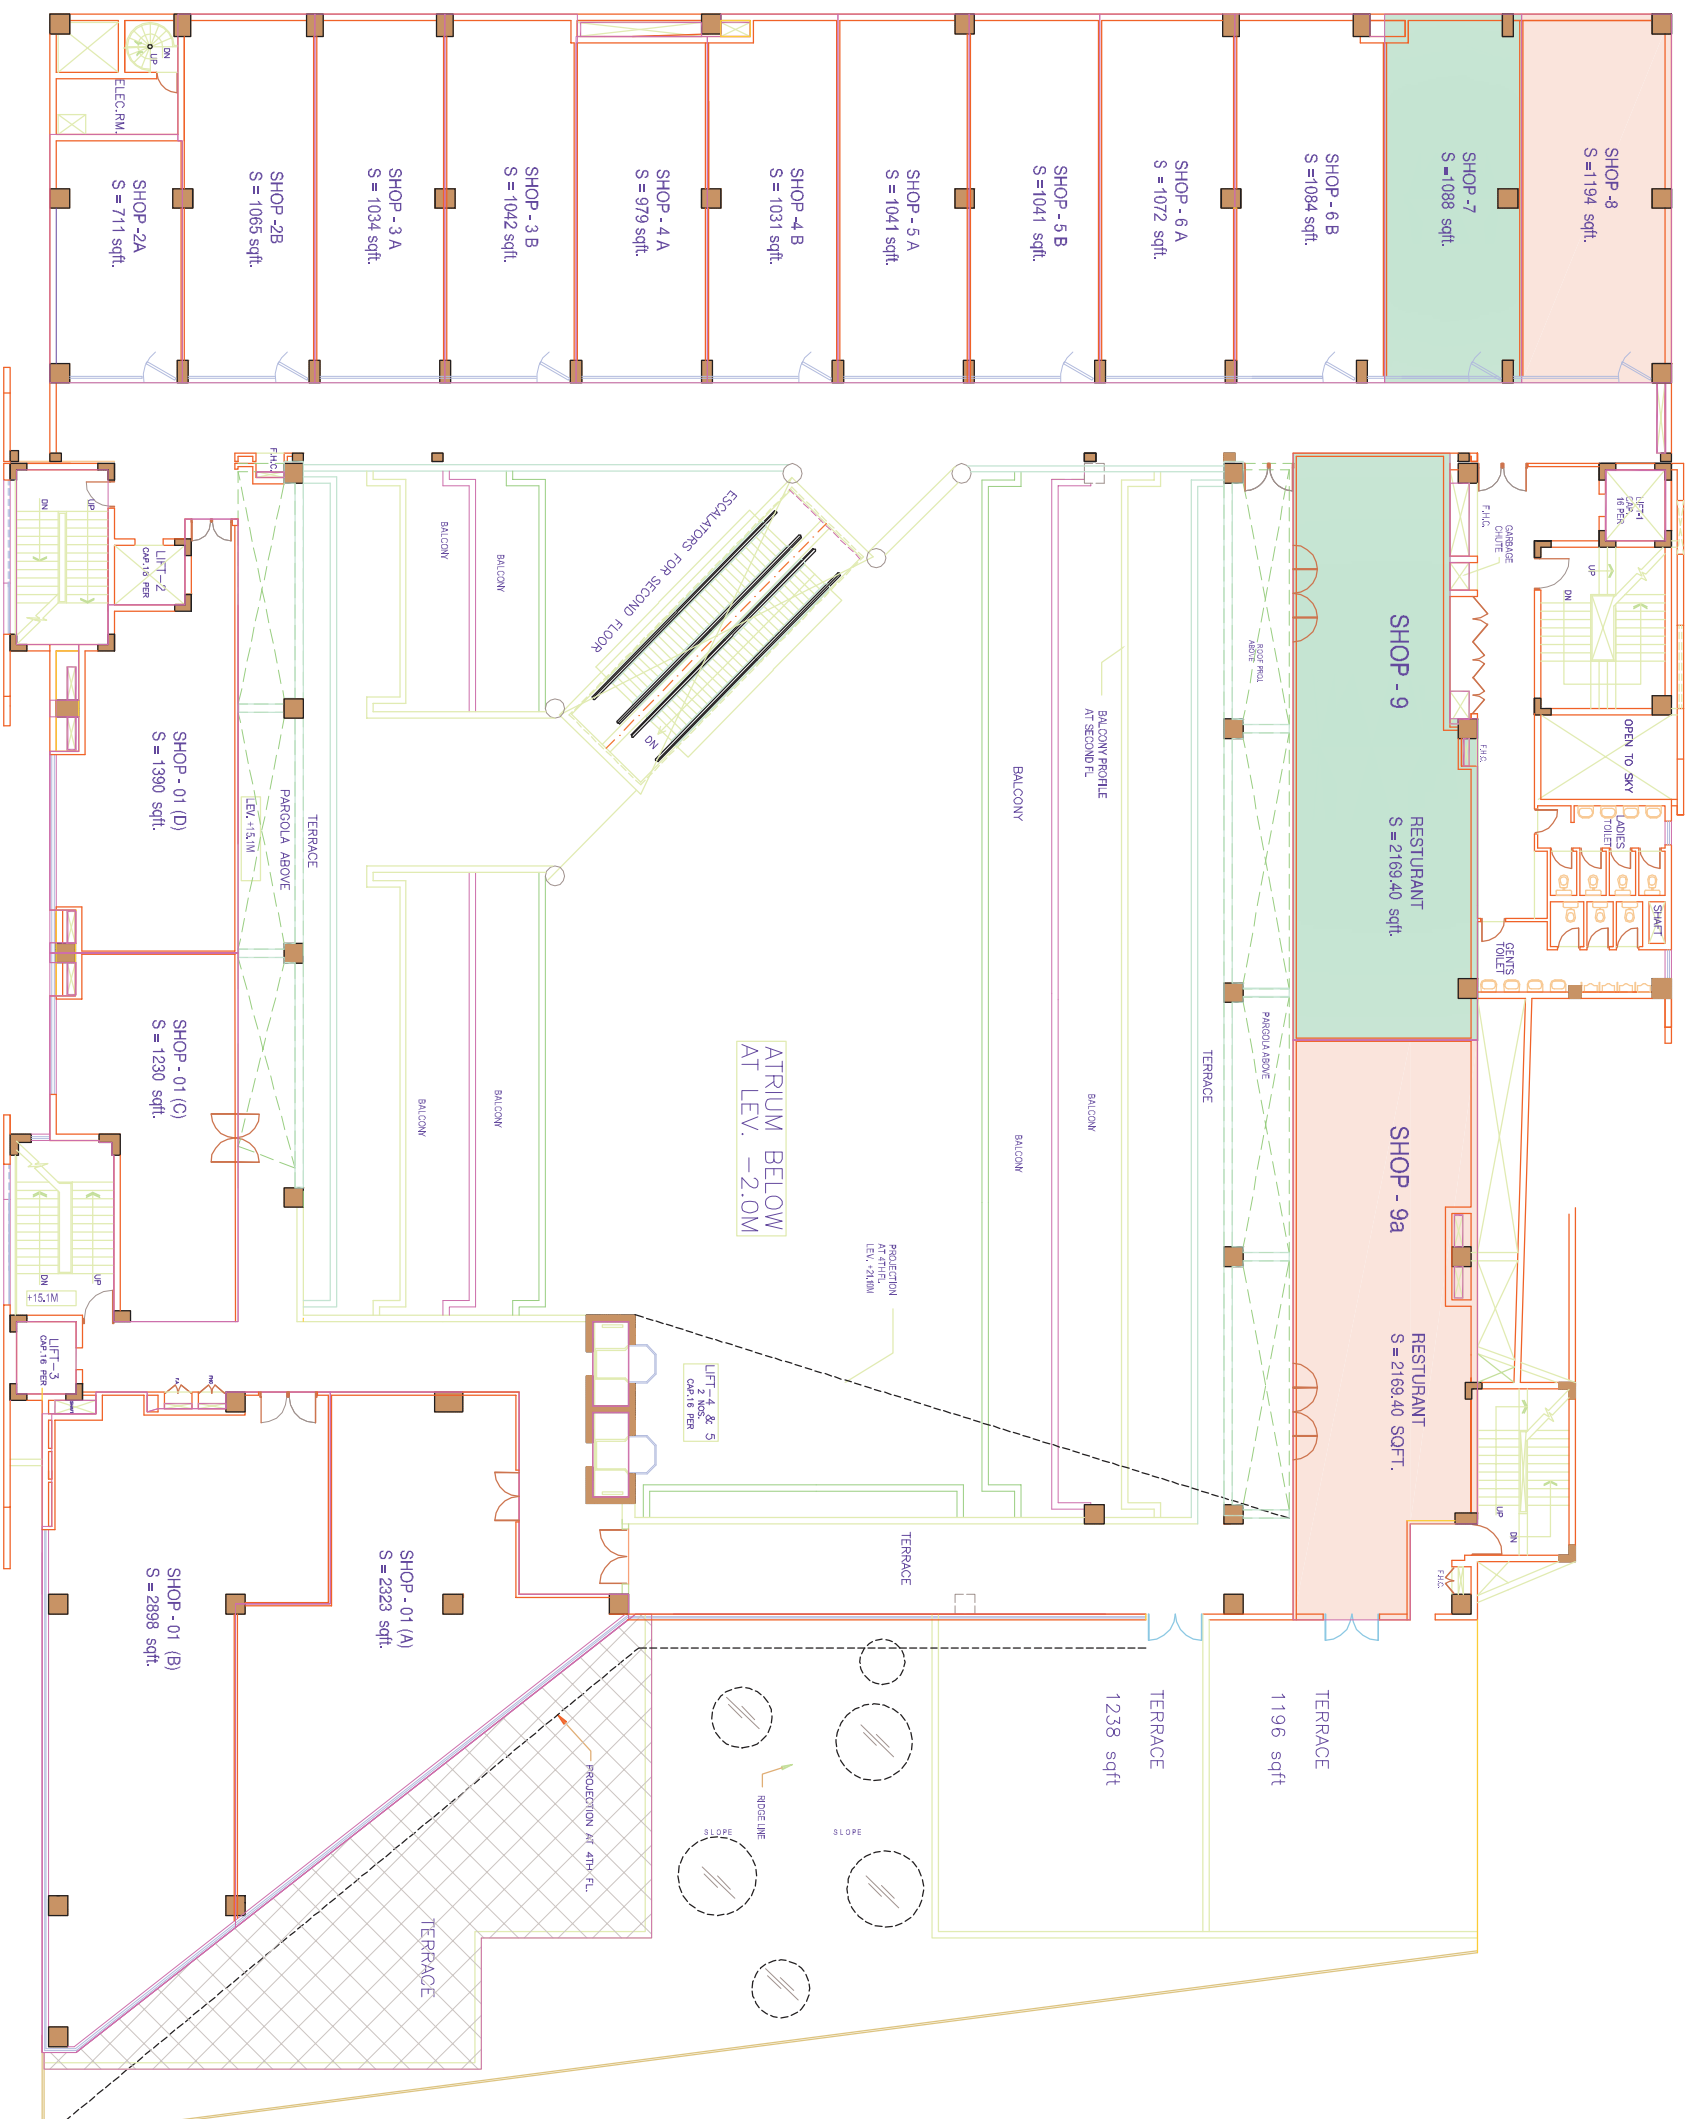

THIRD FLOOR PLAN

PROJECT

REGENT ARCADE

COMMERCIAL COMPLEX AT MEHRAULI ROAD
SECTOR - 28, TEHSIL & DISTT. GURGAON,

DRAWN BY :

MR. DHARMENDER

EDITED BY :

CHECKED BY :

RECEIVED BY :

TITLE

SALE PLAN

DRAWING NO.