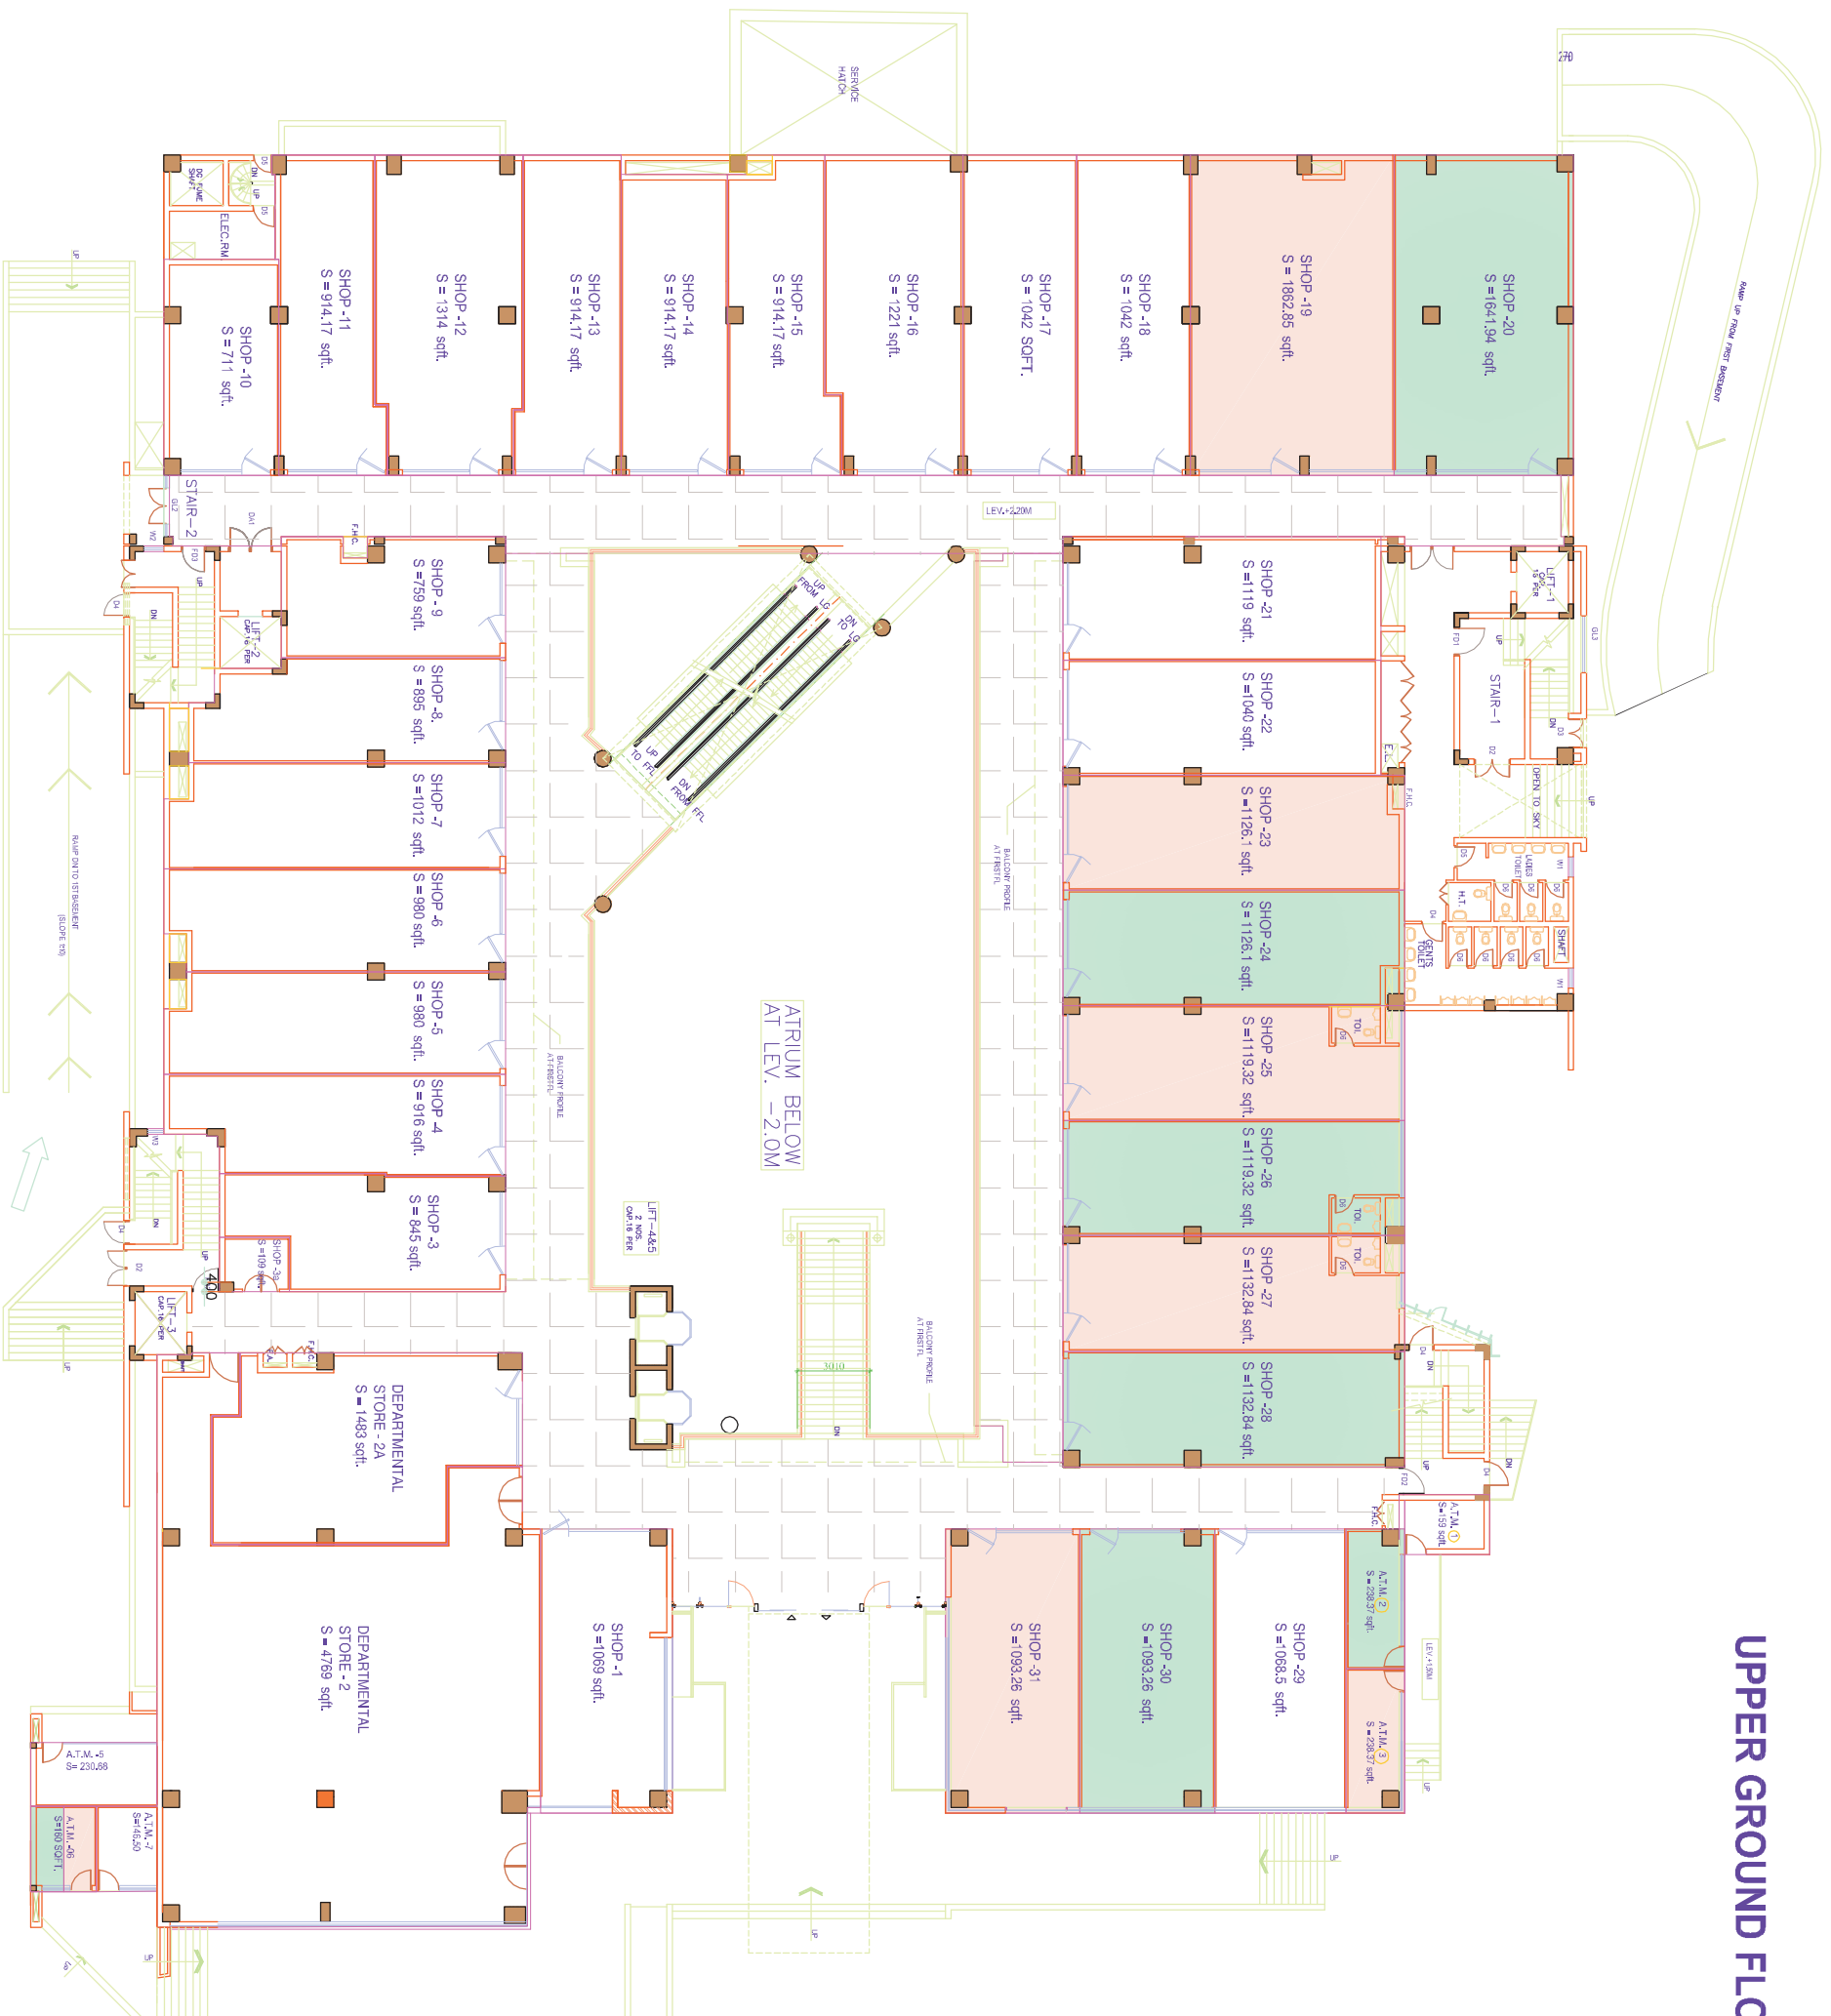

# UPPER GROUND FLOOR PLAN

PROJECT  
**REGENT ARCADE**  
COMMERCIAL COMPLEX AT MEHRAULI ROAD  
SECTOR - 28, TEHSIL & DISTT. GURGAON,

DRAWN BY : Mr. DHARMENDER  
EDITED BY :  
CHECKED BY :  
RECEIVED BY :

TITLE  
**SALE PLAN**  
DRAWING NO.